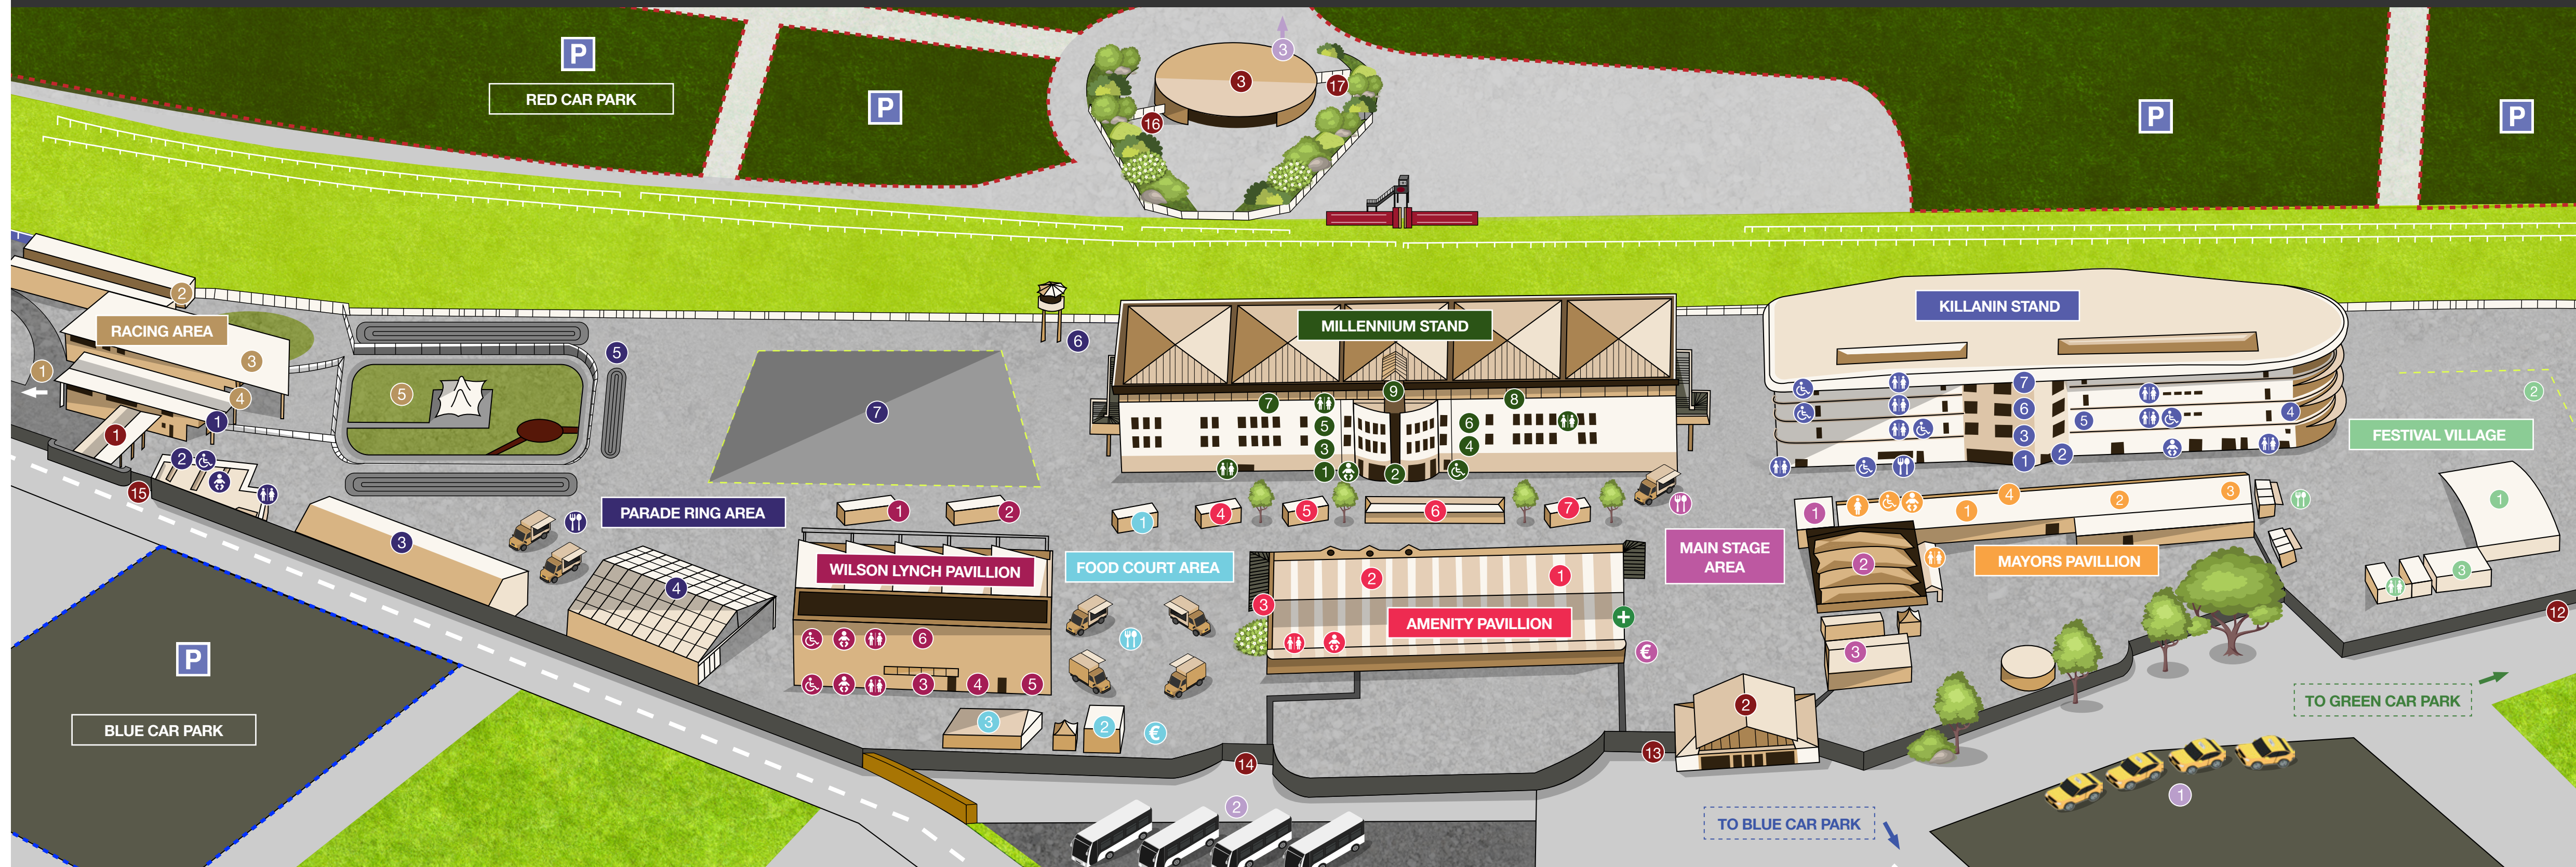

GALWAY RACES

ENTRANCES

- 1 Entrance A
- 2 Entrance B
- 3 Entrance C

RACING AREA

- 1 Stable Yard
- 2 Trainers Tea Room
- 3 Weighroom
- 4 Winners Reception
- 5 Parade Ring

PARADE RING AREA

- 1 Racecourse Office
- 2 Coffee & Nibbles
- 3 Parade Ring Lounge**
- 4 Guinness Village
- 5 Accessible Ring Viewing
- 6 Accessible Race Viewing
- 7 Bookmakers

PUBLIC TRANSPORT

- 1 Taxi Rank
- 2 Bus Pickup
- 3 Bus Pickup

WILSON LYNCH PAVILLION

- 1 Trade Stands
 - 2 Refresh Stand
- LEVEL G
- 3 Bar & Betting Hall
 - 4 Coffee Dock
 - 5 Lift
- LEVEL 1
- 6 Champagne Bar

MAIN STAGE AREA

- 1 Main Stage
- 2 Guinness & Oyster Bar
- 3 Ruby's Burger Bar

MILLENNIUM STAND

- LEVEL G
- 1 Long Bar & Tote Hall
 - 2 Lift
- LEVEL 1
- 3 Owners Bar
 - 4 Ballybrit Bar
- LEVEL 2
- 5 Aran Bar
 - 6 Bar 1869
- LEVEL 3
- 7 Winning Post Bar**
 - 8 Panoramic Restaurant**
 - 9 Grandstand Reserved Seats**

- 1 Tea Rooms
- 2 The Mayors Bar
- 3 The County Club**
- 4 Best Dressed Chips

FESTIVAL VILLAGE

- 1 Festival Village Bar
- 2 Bookmakers
- 3 Stage

ACCESSIBILITY GUIDE*

- 5 Accessible Parade Ring Viewing
- 6 Accessible Race Viewing
- 2 Lift
- 3 Lift
- 2 Lift
- 5 Accessible Race Viewing